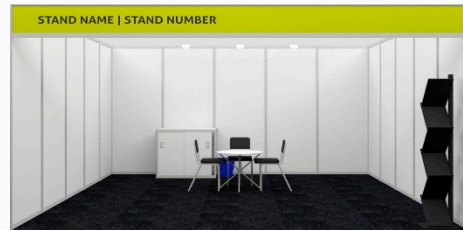

Show Supplement

Show Supplement Insert	R 2 820.00 / brand	Excl. VAT

Notes

1. 1 All floor space and package rates quoted are per square metre.
2. 2 All rates quoted are exclusive of VAT which will be levied at the ruling rate at the time of invoice.
3. 3 Floor space rates quoted are exclusive of construction costs and service items
4. 4 A 5% surcharge will be levied on corner stands